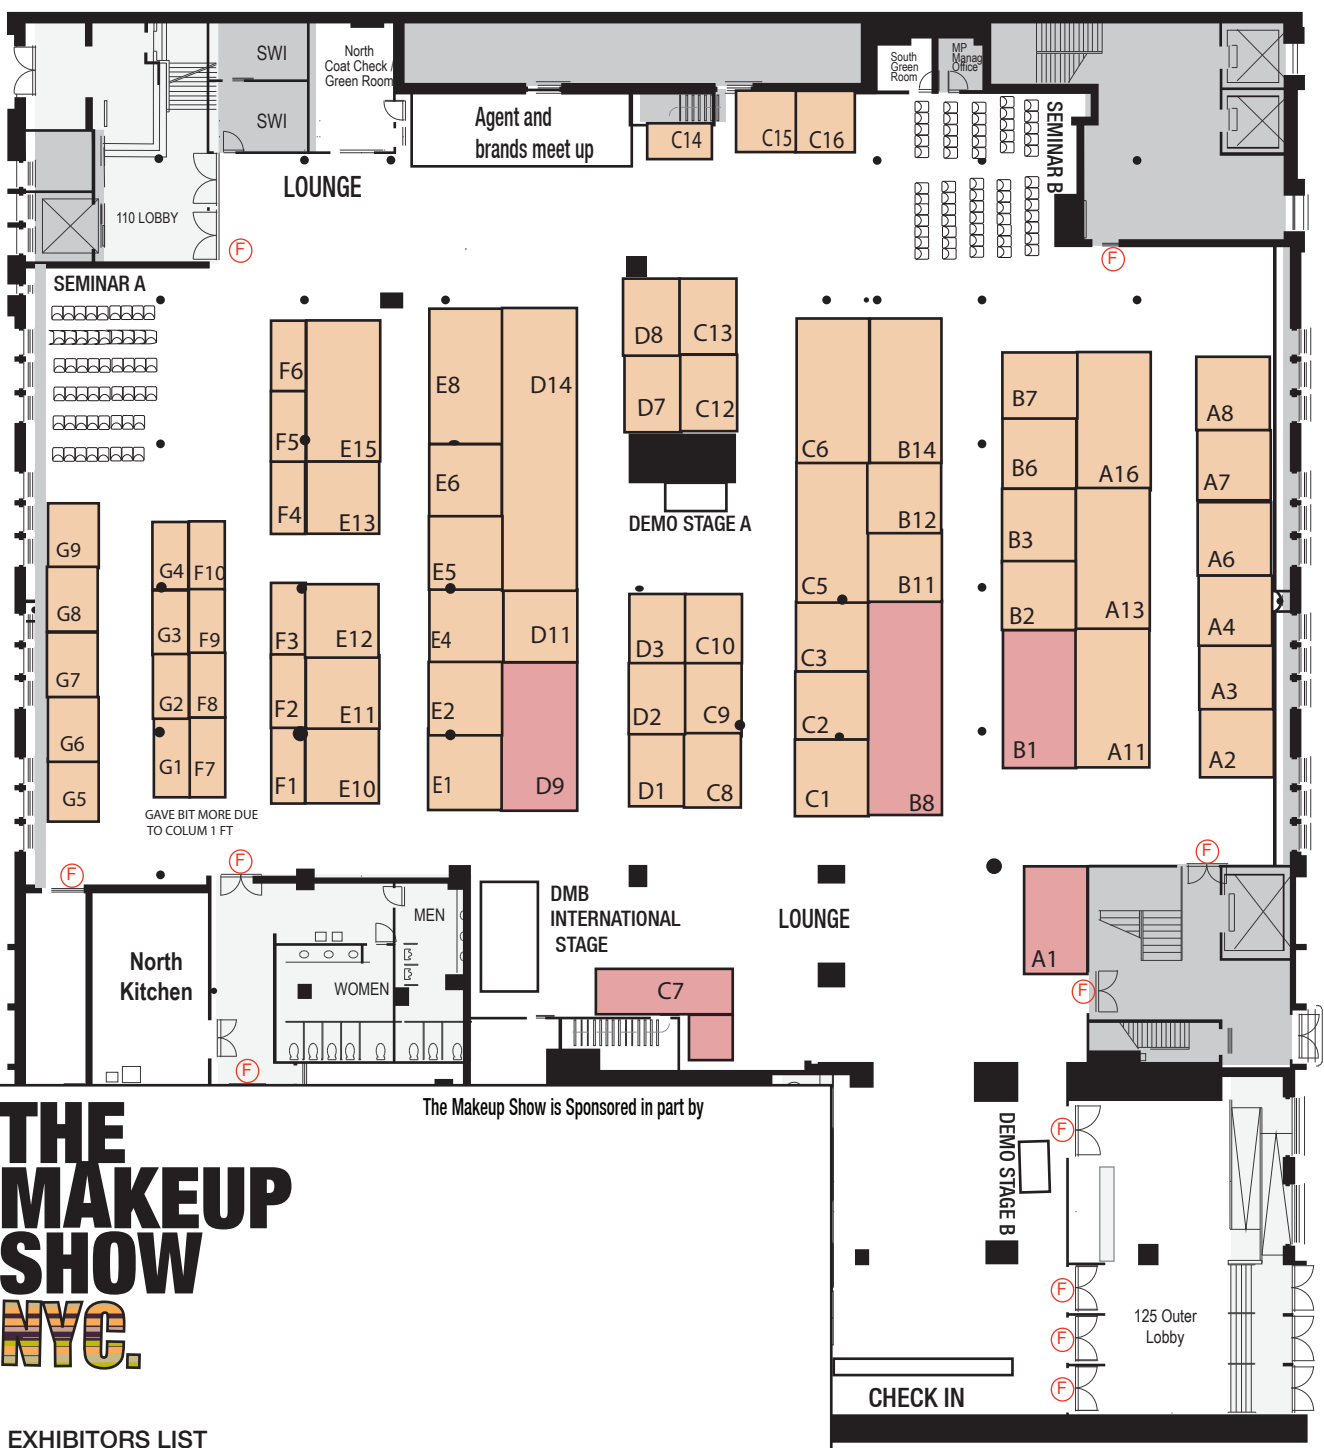

ENTRANCE
110 W. 19th STREET

19TH STREET

18TH STREET

MAIN ENTRANCE
125 W. 18TH STREET

THE MAKEUP SHOW NYC.

The Makeup Show is Sponsored in part by

EXHIBITORS LIST

1CM2ART	F5	DNA HAIR TOOLS	E15	LIMELIFE BY ALCONE	B1	SKINDINAVIA @ ALCONE	A1
ALCONE COMPANY	A1	EMBRYOLISSE @ RIOT BEAUTY	D15	LIT COSMETICS	B6	SMITH COSMETICS @ ALCONE	A1
AMAYA BY MARGIE	F10	EPICLIGHT BEAUTY	A4	LUMIFY	A6	STILAZZI @ RIOT BEAUTY	D15
ANASTASIA @ RIOT BEAUTY	D15	ESUM COSMETICS	B8	M2U NYC	G4	STRAIGHT AHEAD BEAUTY	C16
ANELYA ALIM MAKEUP SCHOOL	G3	EVELUX LLC	F2	MAKE UP FOR EVER	D14	STUNNER BEE BEAUTY	B11
ANNA MARTI @ THE MAKEUP ALTAR	B7	FACE ATELIER	C5	MARIO BADESCU SKINCARE	C3	STYLE LOFT ACTIVEWEAR	E2
ARDELL	A16	GERARD @ THE MAKEUP ALTAR	B7	MEHRON MAKEUP	C13	T MCDONALD COSMETICS	D7
AROUND THE WORLD BEAUTY	G5	GLAMAZON BEAUTY	D11	MELANIE MILLS HOLLYWOOD	G1	TEMPTU	B12
ASHUNTA SHERIFF BEAUTY	G9	GLAMCOR GLOBAL	A2	MELT COSMETICS @ RIOT	D15	TENS BY MAY	F4
B3, BRUSH BEAUTY BALM	C9	GLAMOROUS CHICKS COSMETICS	E13	MOB BEAUTY	C8	THE MAKEUP ALTAR	B7
BDELLIUM TOOLS	C6	GRAFTOBIAN MAKEUP	E8	MUSA MAKEUP	B3	THE POWDER GROUP	D8
BEAUTE TSURU	D3	HAKUHODO USA	B14	MW COSMETICS	D2	TZOL'SKIN	E1
BEAUTELANIN SKINCARE	E11	HELAZ BEAUTY @ TZOL'SKIN	E1	MYKITCO	C1	VIKE BEAUTY	G2
BEAUTY BRINK	F1	I CANDIE BEAUTY CO	A3	NATURE SECRETS COSMETICS	G7	VISEART @ ALCONE COMPANY	A1
BEAUTY EXPENSE	C15	INGLOT @ THE MAKEUP ALTAR	B7	NUESTRO SECRETO	A13	YANI'S AESTHETIC	C10
BEAUTY SO CLEAN	F7	JANET & JO	G1	OMNIA	D9	ZUCA	E10
BIODERMA @ RIOT BEAUTY	D15	JONES ROAD BEAUTY	C2	PARIAN SPIRIT	C14		
BLENDE BEAUTY	F9	JULIE MOLLO!	F8	PAT MCGRATH COSMETICS	A11		
BREAKUPS TO MAKEUP	D1	KATIELY BEAUTY	F6	RCMA @ ALCONE COMPANY	A1		
BURDY BEAUTY	G6	KETT @ ESUM COSMETICS	B8	REBELS AND OUTLAWS	B2		
CLARISSA REYES ACADEMY	E6	KEVYN AUCOIN @ RIOT	D15	REGENSKIN	F3		
COZZETTE @ THE MAKEUP ALTAR	B7	KITPAK	E4	RIOT BEAUTY	D15		
DANESSA MYRICKS BEAUTY	C7	LASH LASH	D1	SENNA COSMETICS @ ALCONE	A1		
				SESPRING	E5		