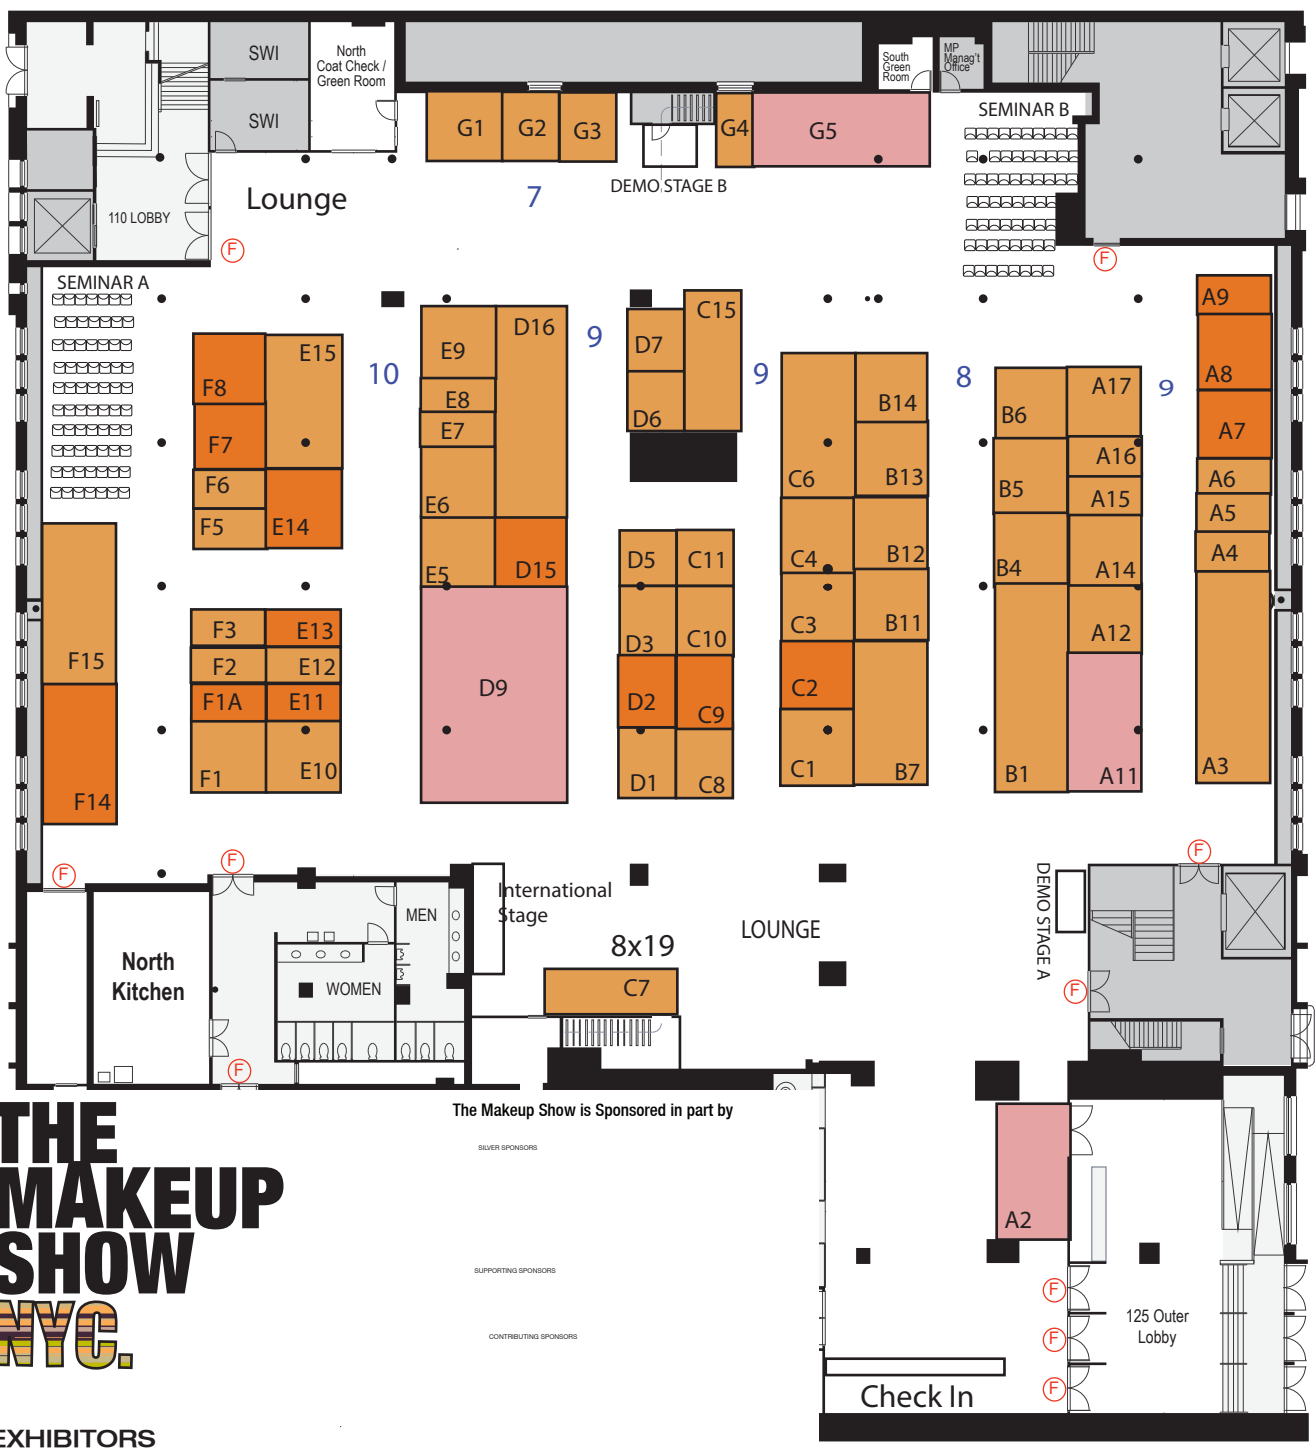

ENTRANCE
110 W. 19th STREET

19TH STREET

18TH STREET

MAIN ENTRANCE
125 W. 18TH STREET

THE MAKEUP SHOW NYC.

The Makeup Show is Sponsored in part by

SILVER SPONSORS
SUPPORTING SPONSORS
CONTRIBUTING SPONSORS

EXHIBITORS