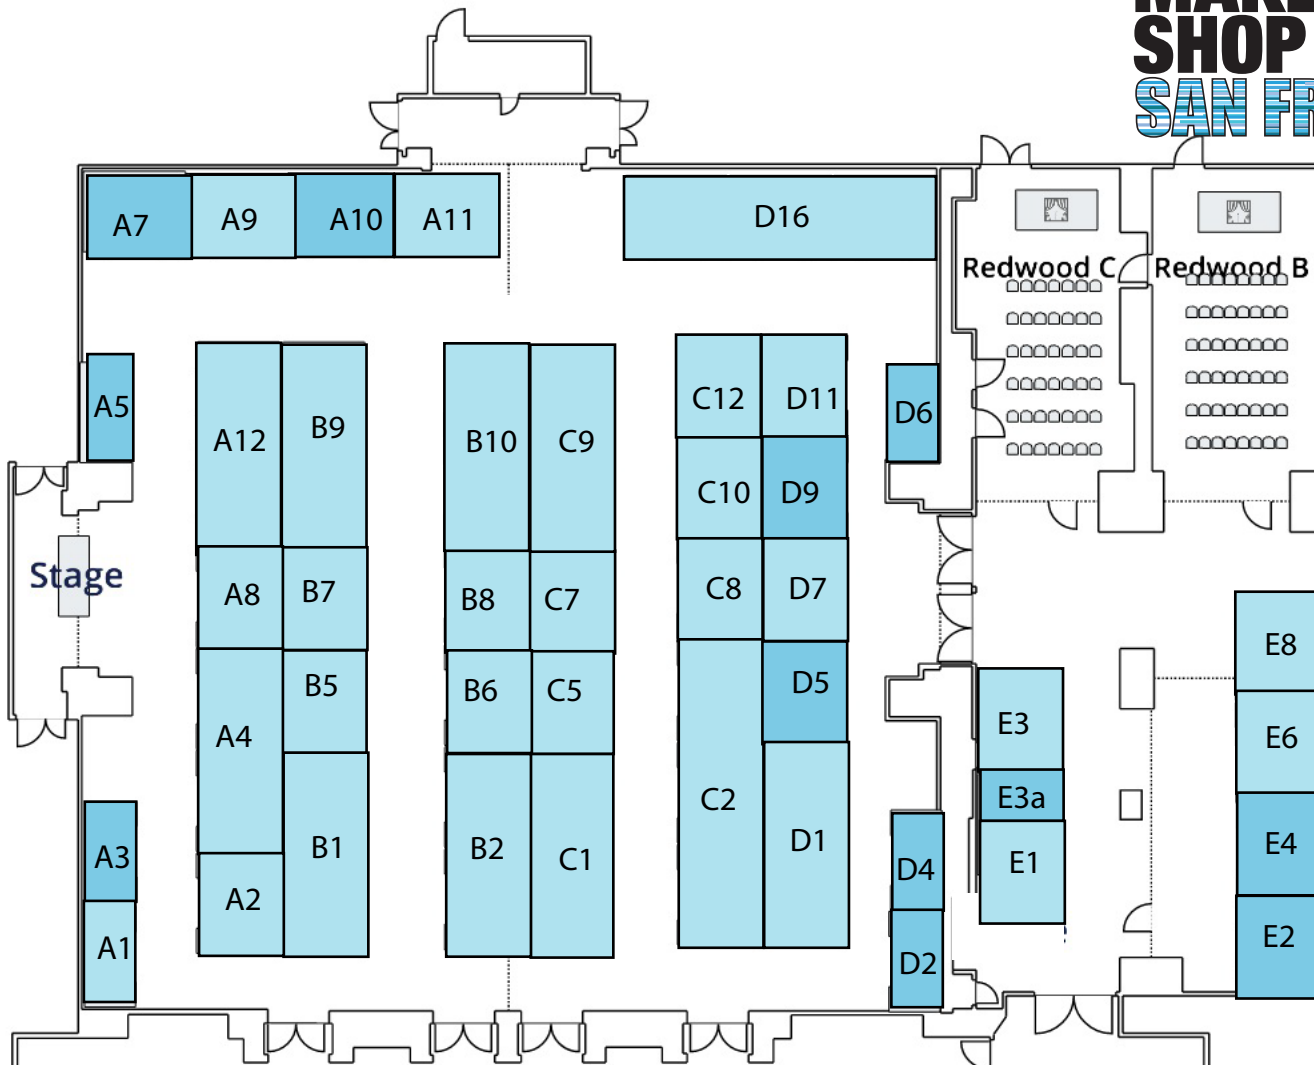

TMS MAKEUP SHOP SAN FRANCISCO

EXHIBITORS

ARDELL LASHES	C1	MUA LIMITED	C10
ALCONE	B2	MUSE BEAUTY PRO	C2
AMIKA	C7	PERRICONE MD	B9
BENEFIT COSMETICS	B1	REBELS AND OUTLAWS	C5
CROWN BRUSH	D1	RUBY MAY COSMETICS	B8
CINEMA SECRETS	C9	SIÂN RICHARDS LONDON	B6
COZZETTE BEAUTY	E1	SMASHBOX COSMETICS	A4
DANESSA MYRICKS	E8	THE KNOT	B7
ELVIS + ELVIN	E3	TWINMEDIX / MEDIX BEAUTY	B10
EYE CANDY COSMETICS	A9	VEIL COSMETICS	B5
FRENDS BEAUTY/STILAZZI	D16		
GLAMCORE	D11		
GRAFTOBIAN MAKEUP	C12		
KRYOLAN PRO MAKEUP	A11		
LIMELIFE	E6		
MARIO BADESCU SKIN CARE	C8		
MEHRON	A2		
MGS ACCESSORIES	A1		
MOIRA COSMETICS	A12		