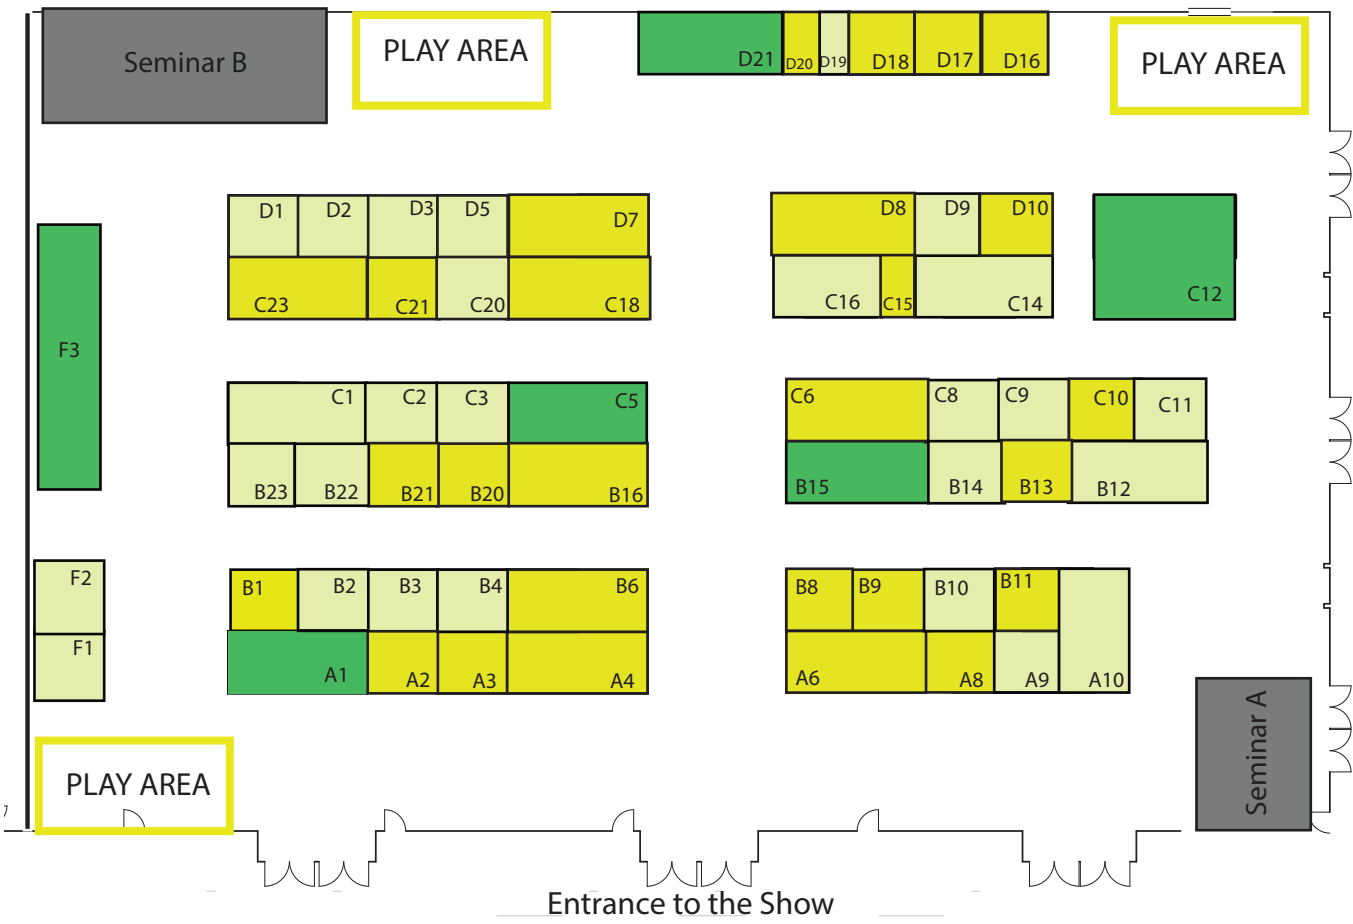

THE MAKEUP SHOW ORLANDO

DIAMOND SPONSOR

PLATINUM SPONSORS

SUPPORTING SPONSORS

CONTRIBUTING SPONSORS

SCHOOL SPONSOR

Keynote Area

Entrance to the Show

EXHIBITOR LIST

AALIYAH'S PLACE	B13	EYE KANDY COSMETICS	A2	PINNACLE COSMETICS	C5	TOOLS
ALCONE	A4	FACE CANDY LAND	B20	QOSMEDIX	D18	LASHES
BDELLIUM TOOLS	C6	FRENDS BEAUTY SUPPLY/	F3	REBELS AND OUTLAWS	A8	ARTISTRY
BE RAD COSMETICS	B11	G4E BEAUTY	B2	SMASHBOX COSMETICS	B16	SKIN CARE
BEAUTIFUL SOCIALITE	D17	GERARD COSMETICS	D7	SMITH COSMETICS	B1	HAIR
BH COSMETICS	D8	GLAMCOR GLOBAL	B15	TEMPTU PRO	A1	SPECIALTY
BIODERMA	C23	GLAMOROUS CHICKS COSMETICS	C15	THE MAKEUP BULLET	D20	MULTI-BRAND
BLANDA EYELASH FACTORY	B21	KETT @ MUSE BEAUTY PRO	B6	TWINMEDIX	A6	
COSMIX	D21	LIMELIGHT BY ALCONE	A3	VAMP	C21	
CROWN BRUSH	C12	MAKE UP FOR EVER	F3	WISEART @ MUSE BEAUTY PRO	B6	
COZZETTE	D16	MUSE BEAUTY PRO	B6	ZERO GRAVITY SKIN	C10	
DANESSA MYRICKS BEAUTY	D10	MUSTAEV	C18			
DR BRANDT SKIN CARE	B9	NYX PROFESSIONAL MAKEUP	B8			
EMBRYOLISSE	A6					